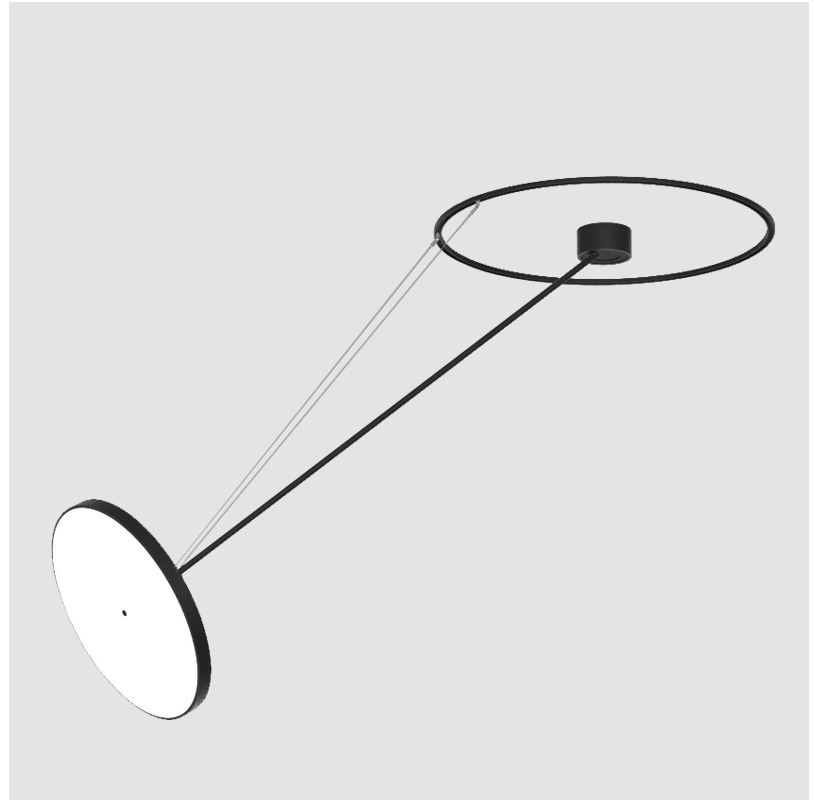

GENERAL

Series: Sign Diva Dancer
Subseries: Sign Diva Dancer
Brand: Prolicht
Division: Architectural
Mounting Type: Suspension
Mounting Location: Ceiling
Subcategory: Pendant

PHYSICAL

Shape: Round
Diameter (mm): 570
Diameter (in): 22 7/16
Height (mm): 1620
Height (in): 63 3/4
Light Distribution: Adjustable / Direct
Weight (kg): 6.0
Weight (lbs): 13.22
Diffuser: PMMA - Opal / Micro-Prism / Sparkling Secret / Vintage Industrial
Fixture Finish: SSR / BKV / CWI / CRY / HAB / UFT / ITA / RUA / FTG / MYG / LOD / PUS / FRO / FUP / KIA / POP / BLS / SPG / MEY / GOH / GUM / CHC / COM / ABZ / JAG / OBR / MOS / ROR
Fixture Material: Extruded Aluminum / Steel

ELECTRICAL

Lamp Type: LED (Zhaga Standard)
Input Wattage (W): 58.3
Total Output Wattage (W): 46.9
Dimming: Tri-Mode (Non-Dimming and Phase Dimming (120Vac only) and 0-10V Dimming)
Driver Included: Yes
Driver Location: Integrated
Driver Type: Constant Current - Universal
Driver Class: Class 2
Input Voltage (V): 120 - 277
Constant Current (MA): 350

LED

Color Temperature (°K): 3000 / 3500 / 4000
Max. Delivered Lumen (lm): 6120 / 6233 / 6360
CRI: >90 CRI
Lamp Life (hrs): 50000

OPTICAL

Adjustability: Rotational Canopy 170°; Tilting Canopy ±50°; Tilting Head ±90°

RATINGS AND CERTIFICATIONS

Certified By: Certified for North American Standards
IP rating: IP20