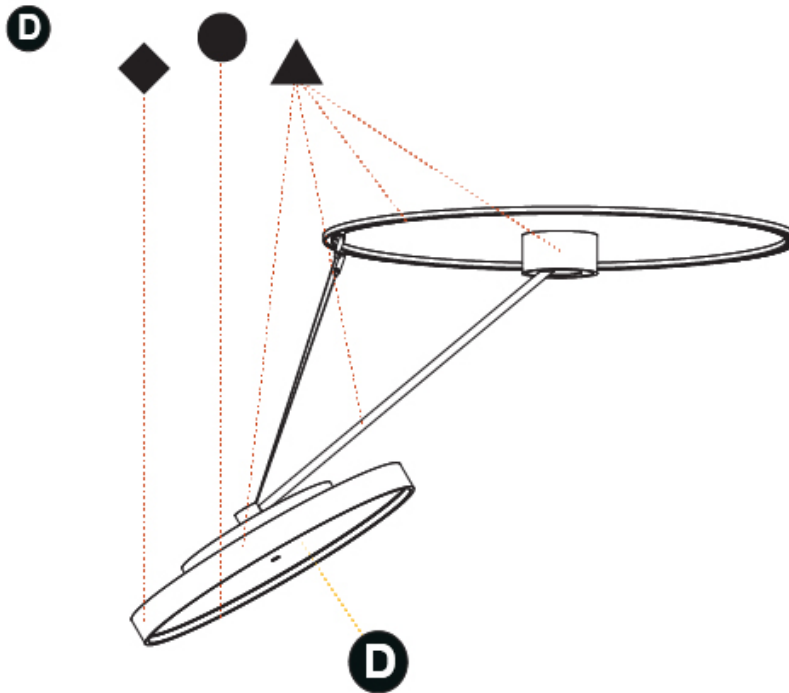

SIGN DIVA DANCER KORONA SUSPENSION

A30880-

PROJECT

TYPE

SPECIFIER

QUANTITY

DATE