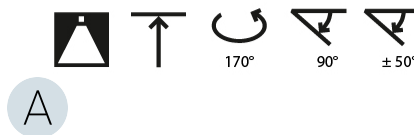

GENERAL

Series: Sign Diva Dancer
Subseries: Sign Diva Dancer
Brand: Prolicht
Division: Architectural
Mounting Type: Suspension
Mounting Location: Ceiling
Subcategory: Pendant

PHYSICAL

Shape: Round
Diameter (mm): 570
Diameter (in): 22 7/16
Height (mm): 1620
Height (in): 63 3/4
Light Distribution: Adjustable / Direct
Weight (kg): 6.0
Weight (lbs): 13.22
Diffuser: PMMA - Opal / Micro-Prism / Sparkling Secret / Vintage Industrial
Fixture Finish: SSR / BKV / CWI / CRY / HAB / UFT / ITA / RUA / FTG / MYG / LOD / PUS / FRO / FUP / KIA / POP / BLS / SPG / MEY / GOH / GUM / CHC / COM / ABZ / JAG / OBR / MOS / ROR
Fixture Material: Extruded Aluminum / Steel

ELECTRICAL

Lamp Type: LED (Zhaga Standard)
Input Wattage (W): 58.3
Total Output Wattage (W): 46.9
Dimming: Tri-Mode (Non-Dimming and Phase Dimming (120Vac only) and 0-10V Dimming)
Driver Included: Yes
Driver Location: Integrated
Driver Type: Constant Current - Universal
Driver Class: Class 2
Input Voltage (V): 120 - 277
Constant Current (MA): 350

LED

Color Temperature (°K): 3000 / 3500 / 4000
Max. Delivered Lumen (lm): 6120 / 6233 / 6360
CRI: >90 CRI
Lamp Life (hrs): 50000

OPTICAL

Adjustability: Rotational Canopy 170°; Tilting Canopy ±50°; Tilting Head ±90°

RATINGS AND CERTIFICATIONS

Certified By: Certified for North American Standards
IP rating: IP20