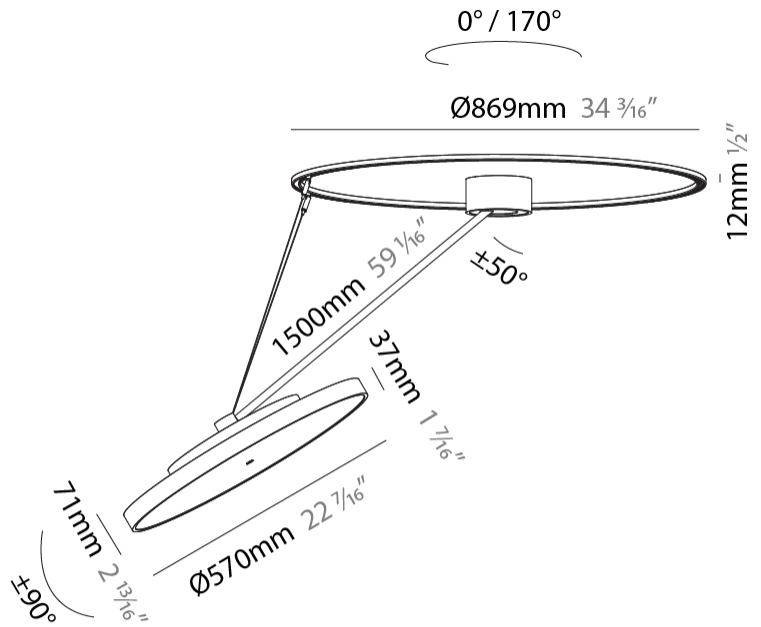

GENERAL

Series: Sign Diva Dancer
Subseries: Sign Diva Dancer
Brand: Prolicht
Division: Architectural
Mounting Type: Suspension
Mounting Location: Ceiling
Subcategory: Pendant

PHYSICAL

Shape: Round
Diameter (mm): 570
Diameter (in): 22 7/16
Height (mm): 1620
Height (in): 63 3/4
Light Distribution: Adjustable / Direct
Weight (kg): 6.0
Weight (lbs): 13.22
Diffuser: PMMA - Opal / Micro-Prism / Sparkling Secret / Vintage Industrial
Fixture Finish: SSR / BKV / CWI / CRY / HAB / UFT / ITA / RUA / FTG / MYG / LOD / PUS / FRO / FUP / KIA / POP / BLS / SPG / MEY / GOH / GUM / CHC / COM / ABZ / JAG / OBR / MOS / ROR
Fixture Material: Extruded Aluminum / Steel

ELECTRICAL

Lamp Type: LED (Zhaga Standard)
Input Wattage (W): 58.3
Total Output Wattage (W): 46.9
Dimming: Tri-Mode (Non-Dimming and Phase Dimming (120Vac only) and 0-10V Dimming)
Driver Included: Yes
Driver Location: Integrated
Driver Type: Constant Current - Universal
Driver Class: Class 2
Input Voltage (V): 120 - 277
Constant Current (MA): 350

LED

Color Temperature (°K): 3000 / 3500 / 4000
Max. Delivered Lumen (lm): 6120 / 6233 / 6360
CRI: >90 CRI
Lamp Life (hrs): 50000

OPTICAL

Adjustability: Rotational Canopy 170°; Tilting Canopy ±50°; Tilting Head ±90°

RATINGS AND CERTIFICATIONS

Certified By: Certified for North American Standards
IP rating: IP20